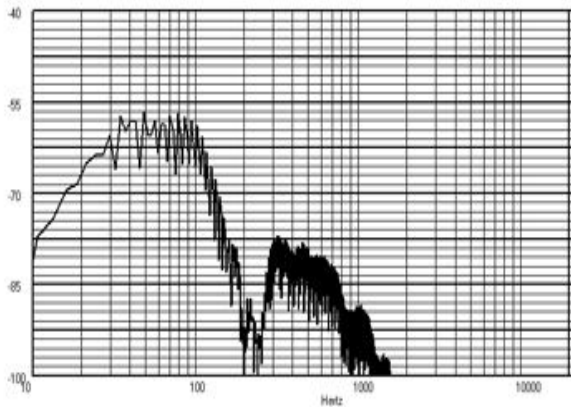

Stomp Boxes

A stompbox is a simple percussion instrument. Play drums and guitar at the same time without the need for a drum machine.

TAP versatile stomp boxes are made in wood cases with flat top. This allows you to use them while standing or sitting. Stomp Boxes are constructed with a plywood species including American Ash.

TAP uses professional Transducer Pickups which produces a powerful bass sound and allows to performer to create a simple rhythmic self-accompaniment.

TAP Stomp boxes have a standard $\frac{1}{4}$ " output jack which can be plugged into PA, or EQ. Guitar amplifiers can also used by adjusting the tone and volume.

Dimensions: 30,0 X15,0 X3,3cm
No Batteries required.