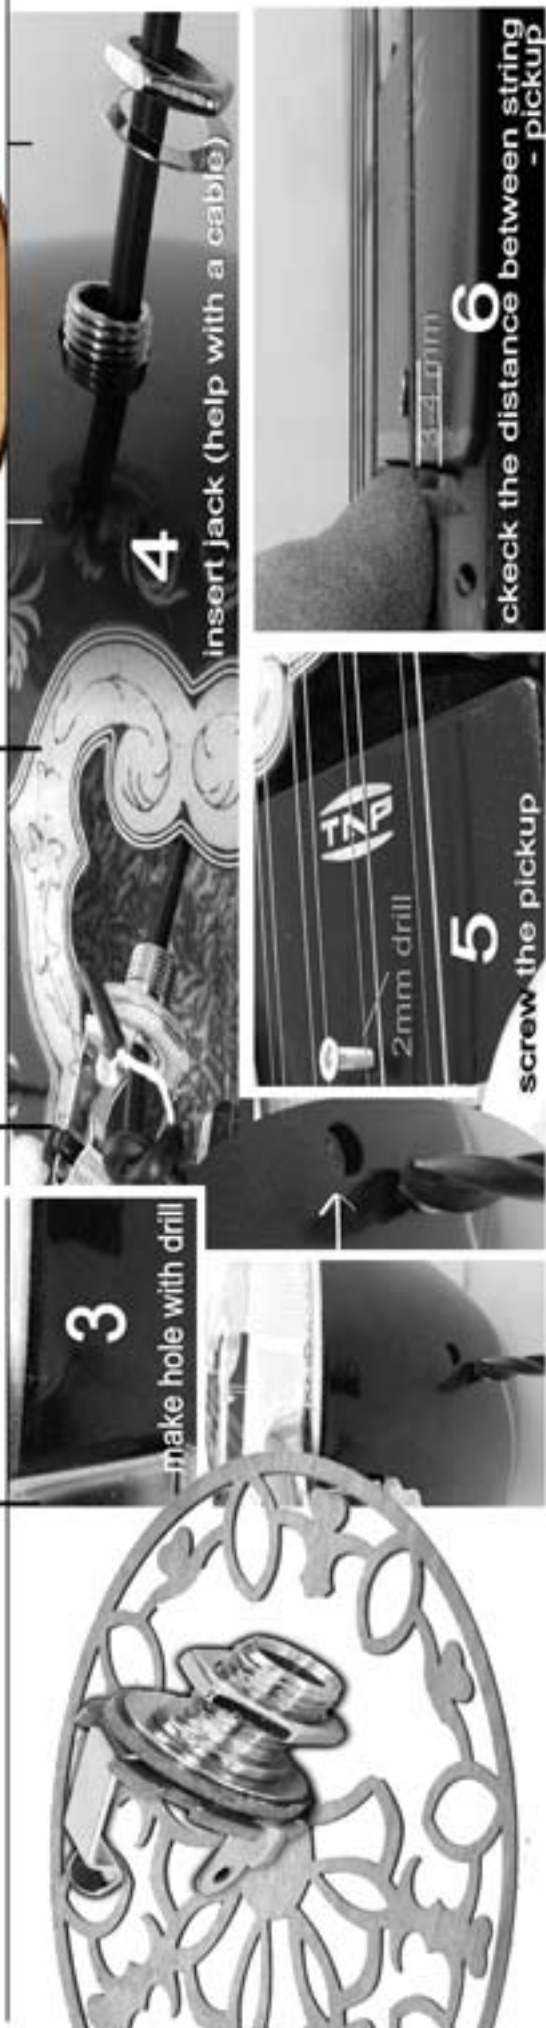

PREAMP

4 insert jack (help with a cable)

6 check the distance between string - pickup

5 screw the pickup

3 make hole with drill