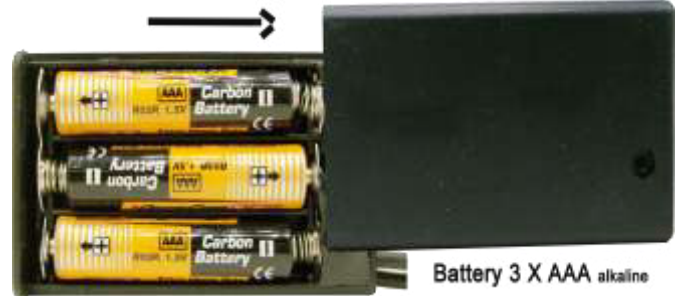

Amplifier

Battery 3 X AAA alkaline

Specifications

Frequency range: 80 Hz to 18 kHz

Polar Pattern: Omnidirectional

Sensitivity: -56dB/1KHz

Connector: ¼ plug jack Cable length: 4 m

Power Requirements 4.5 VDC (3AAA)

Net weight: 92g (microphone and clip)

TU Özellikler MEC-LC çok yönlü mikrofon olduğunu. Montaj klipsi ile kalak üzerinde kolay kurulum.

Esnek kol (boyun), üfleme çalgılar Pozisyonlara çeşitli sağlarEntegre köpük rüzgarlık POW45 güç gerektirir. Elastik halka ile klarnet çan ve kablo çekerek ani karşı mikrofon için koruma sağlar saksafon, konulu klip ile kablo sabitleyin. **Teknik Özellikler:** Frekans Cevabı: 80 Hz 18 kHz / Polar Pattern: Çok Yönlü / Hassasiyet: -56dB/1KHz

Bağlantı: ¼ jack / Kablo uzunluğu: 4 m / Güç Gereksinimleri 4.5 VDC / Net ağırlık: 92g

GR Χαρακτηριστικά Το MEC-LC είναι πολυκατευθυντικό μικρόφωνο. «omnidirectional». Διαθέτει αντιανεμικό κάλυμμα. Εγκαθίσταται εύκολα με κλιπ στερέωσης. Έχει εύκαμπτο βραχίονα (gooseneck) για τοποθέτηση σε πνευστά και κρουστά όργανα. Απαιτεί είσοδο ¼ plug jack. * Ασφαλίστε το καλώδιο με ελαστικό δαχτυλίδι στο κλαρίνο και με μανταλάκι στο σαξόφωνο για να προστατέψετε το μικρόφωνο από απότομο τράβηγμα του καλωδίου.

Προδιαγραφές Απόκριση συχνότητας: 70 Hz έως 18 kHz / Polar Pattern: Πολυκατευθυντικό / Ευαισθησία: -56dB/1KHz Σύνδεση: ¼ plug jack / Μήκος καλωδίου: 4 m / Τροφοδοσία: 4.5 VDC (3AAA) / Καθαρό βάρος: 92g

DE Features MEC-LC ist omnidirektionalen Mikrofon. Einfache Installation auf Glocke mit Befestigungsclip. Der flexible Arm (Schwanenhals), ermöglicht eine Vielzahl von Positionen auf Blasinstrumenten Externe Schaumstoff-Windschutz. Benötigt ¼ plug jack Eingang. Sichern Sie das Kabel auf die Glocke der Klarinette mit elastischen Ring und mit Clip auf dem Saxophon, die den Schutz für das Mikrofon bietet gegen plötzliche Ziehen des Kabels.

Technische Daten Frequenzbereich: 80 Hz bis 18 kHz / Richtcharakteristik: Kugel / Empfindlichkeit: -56dB/1KHz

Anschluss: ¼ plug / Kabellänge: 4 m / Stromversorgung 4.5 VDC / Nettogewicht: 92g

BG MEC- LC е многопосочен микрофон кондензатора. Лесна инсталация на звънец с монтажна скоба. Гъвкавото рамо (двойно коляно), позволява различни повишени позиции на духови инструменти. С външно предно стъкло пiana.

Изисква POW 45. *** Закрепете кабела на камбаната на кларинета с еластичен пръстен и с клип на саксофона, който осигурява защита на микрофона срещу внезапно дърпане на кабела.